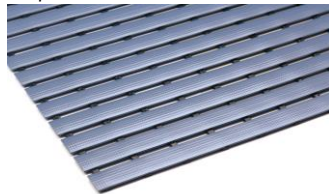

Heta's robust construction is able to withstand weather conditions of all kinds, and is also suitable for protection mat applications for terraces and balconies.

Heta is available in three roll widths and various colours.

Heta colour range

10 black

20 dark grey

21 light grey

30 brown

31 beige

40 blue

43 pearl blue

50 red

51 terracotta

61 water green

63 forest green

Technical Information

Top Rail	<i>Hard PVC 4 x 30 mm, embossed</i>
Base List	<i>Soft PVC 5 x 10 mm, black</i>
Thickness	<i>10 mm</i>
Weight	<i>5,5 kg/m²</i>
Roll Width	<i>60 cm / 90 cm</i>
Roll Length	<i>15 m</i>
Colours	<i>11 stock colours available in both roll widths.</i>