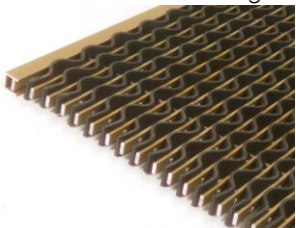

Made in Finland

Apollo

black

grey

anodised gold

anodised black

The classic Apollo entrance mat provides superior durability for demanding conditions.

The Apollo mat consists of aluminium, rubber, and stainless steel wire; with both sides having an identical surface.

An open-plan mat collects and conceals stones and other particles. For cleaning, the carpet is fast and easy to roll away.

Apollo is available in different strengths and colours, as well as in an extra-strong version.

WEATHERPROOF

INSIDE & OUTSIDE

CONCEALS DIRT

SAFE WITH WALKING AIDS

EASY MAINTENANCE

QUICK INSTALLATION

Apollo

- ✓ **Applications: public spaces, supermarkets, office buildings, stations and terminals, schools, kindergartens, apartment houses, homes, and more.**
- ✓ **Elastic rubber is suitable for year-round use; both indoors and outdoors. The rubber surfaces do not cure in cold or soften in the heat.**
- ✓ **Provides a very safe surface that ensures maximum grip in sloping places.**
- ✓ **Superbly traps and conceals sand and gravel. Rolls up easily for cleaning.**
- ✓ **Manufactured custom to our customers desired needs. Great for larger areas that can be divided into several sections, by adding T-profiles to your application ensure a seamless look, while keeping the separate mats in place.**
- ✓ **Apollo Extra Strong available for particularly demanding applications.**

Manufacturer:

RovaMatto Oy
 P.O. Box 6
 FI-96101 Rovaniemi, Finland
 Tel. +358 16 319 275
www.rovamatto.fi / sales@rovamatto.fi

Specifications

Rubber	EPDM 70° shore, black or grey
Aluminium	AA 6005, 12 x 4 mm
End strips	AA 6005, 18 x 18 x 2 mm, anodised natural colour, black or gold
Wire	7 x 7 mm stainless steel
Height	18 mm, 21 mm
Weight	approx. 11 kg / m ²